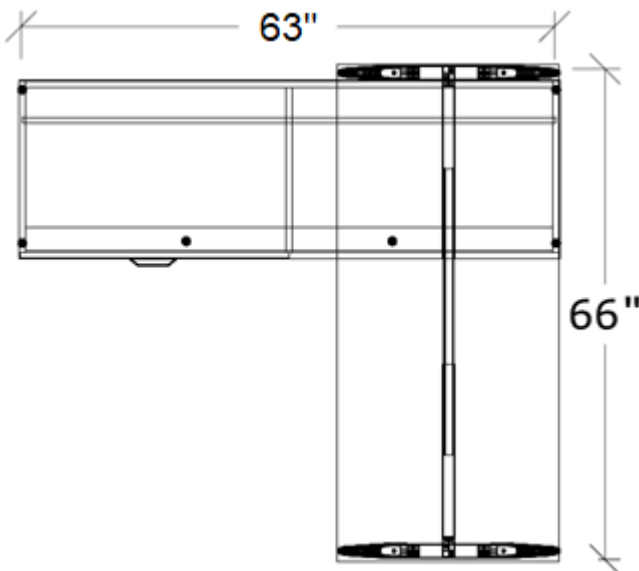

66" x 63" RESTING L-SHAPE DESK WITH GLASS TOP & LAMINATE MODESTY

KEY FEATURES

- Textured Grey Woodgrain Laminate
- Worksurfaces are 1-3/16" with durable 3mm edges
- Laminate & glass modesty panel options
- Ball-bearing drawer slides
- 8" Aluminum Pulls
- Limited lifetime warranty

SPECIFICATIONS

Overall Width	66"
Overall Depth	63"
VL-66DK	66" x 30" Metal Frame
VL-2DS	2 Drawer Storage, 36" B/F Drawers

SHOWROOM LOCATIONS

POMPANO – FT LAUDERDALE

2099 W. Atlantic Blvd.
Pompano Beach, FL 33069
info@ofwfl.com
954-968-4700